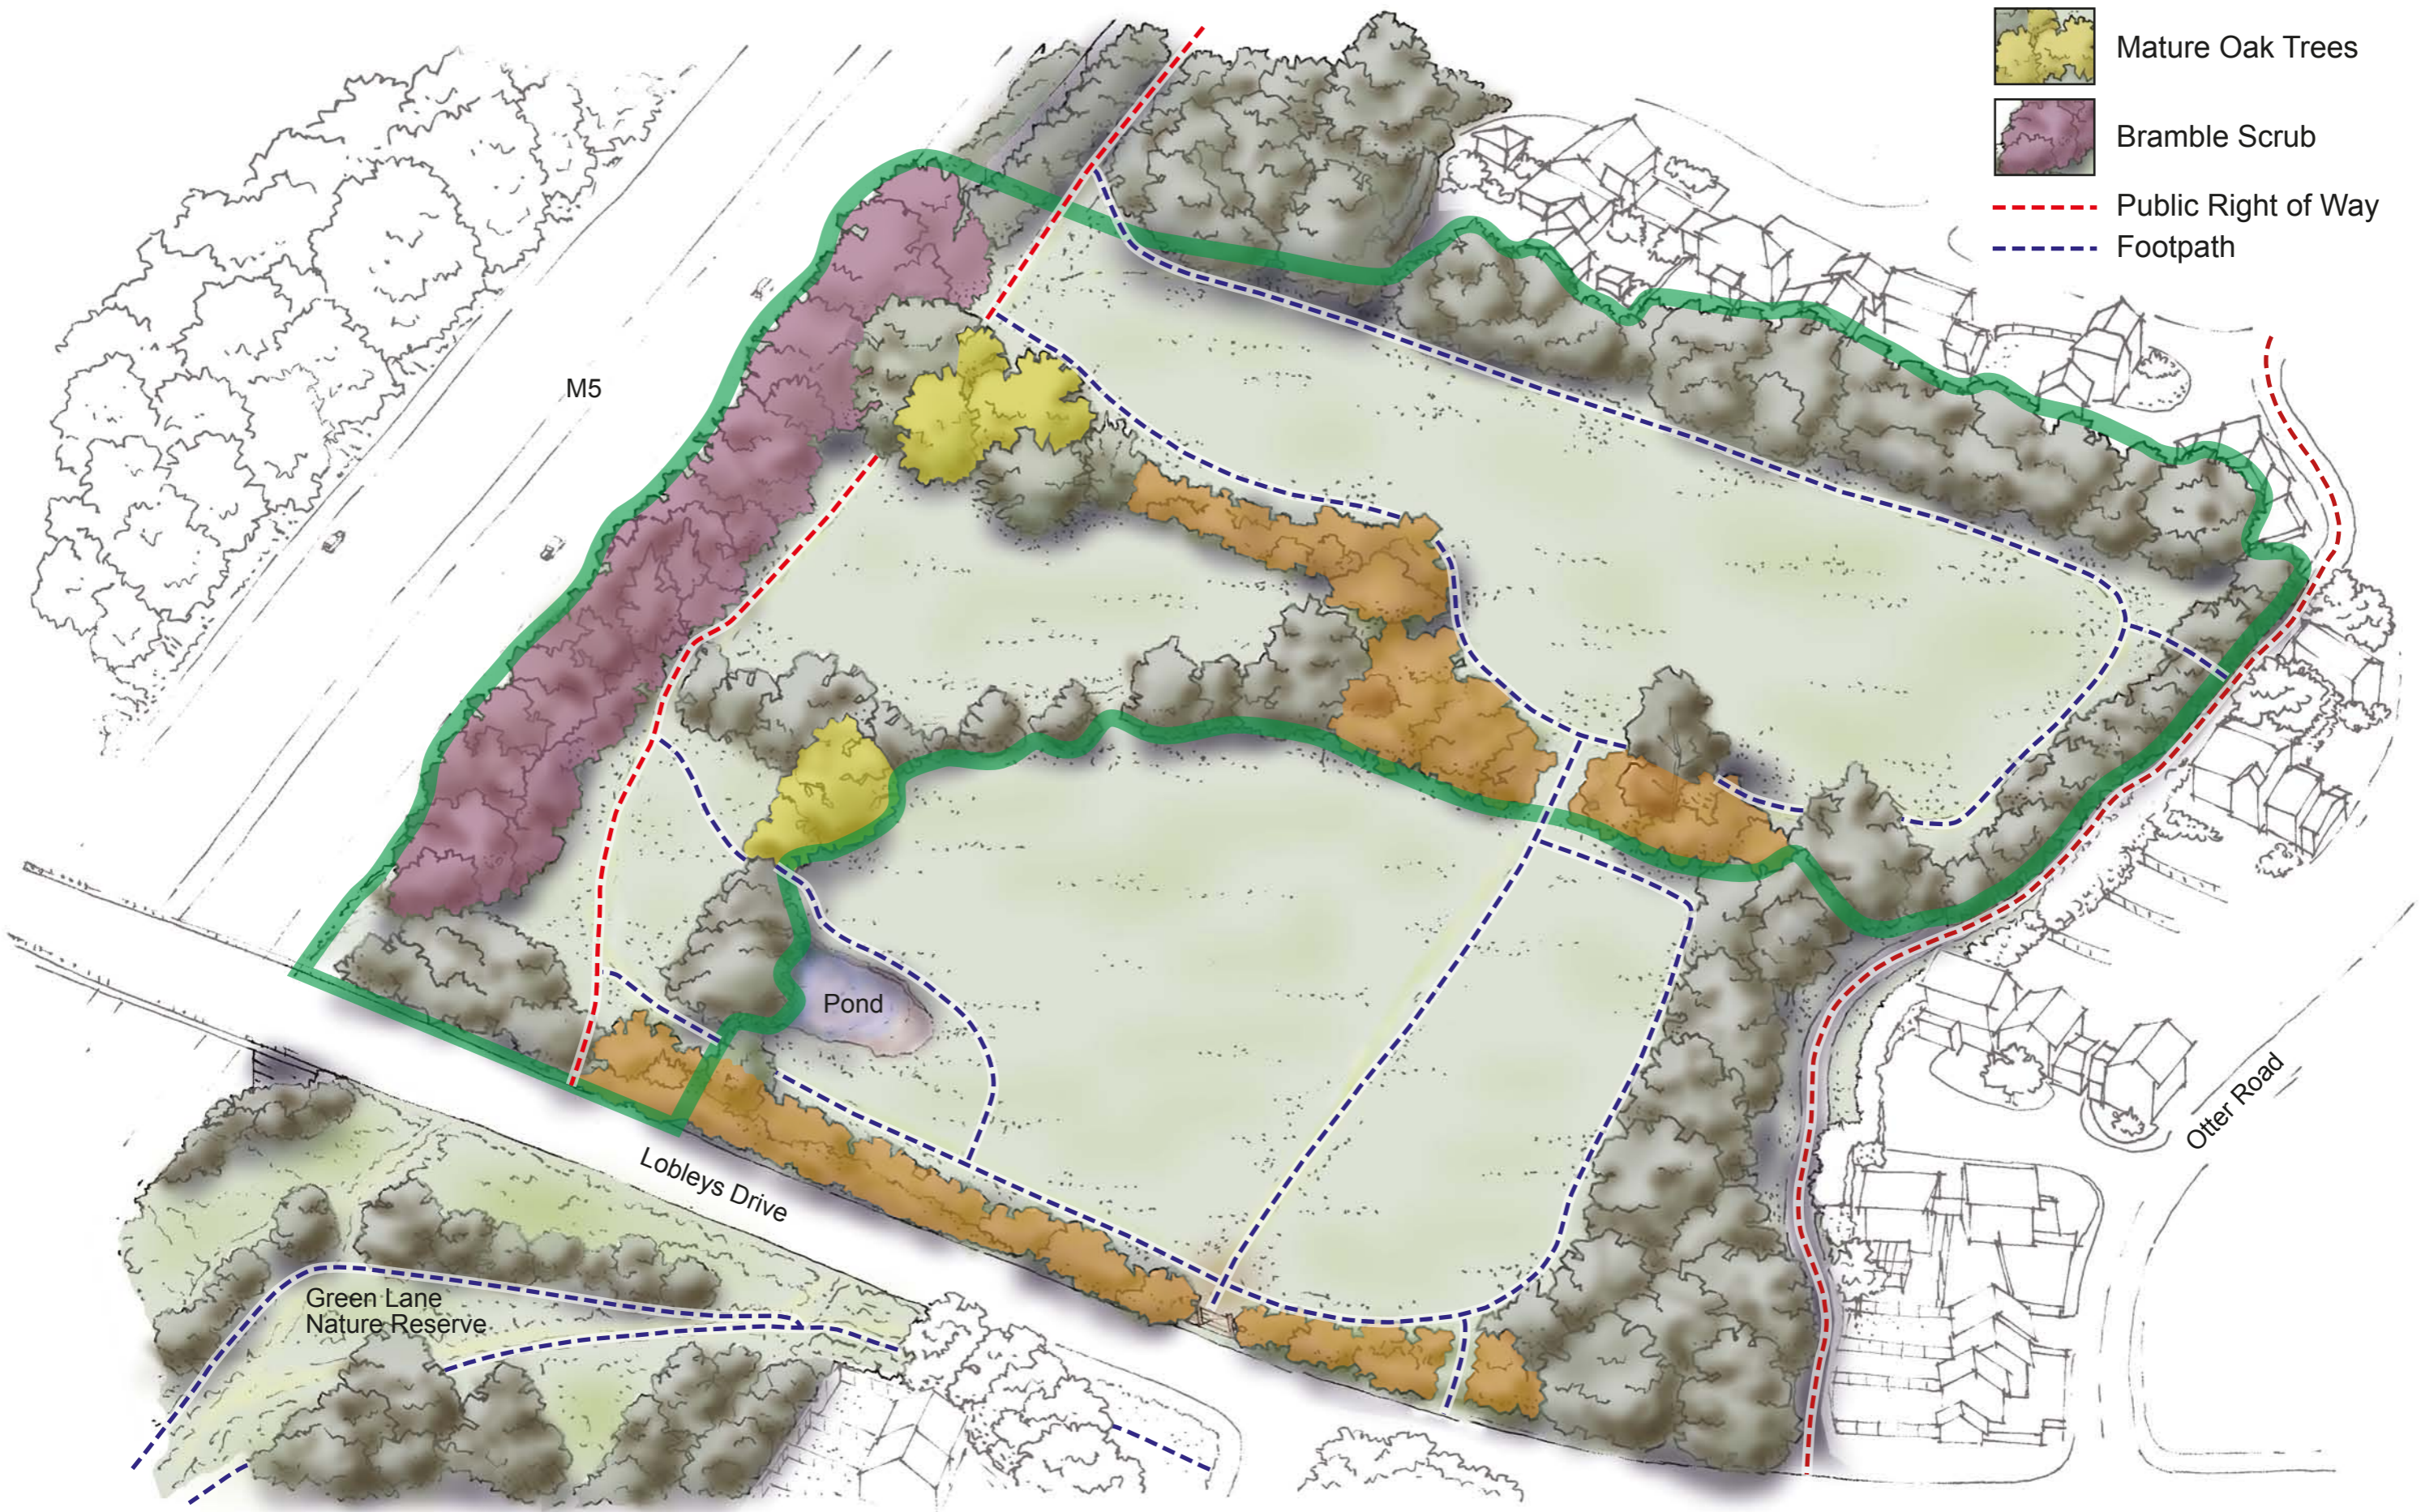

-  Site of Special Scientific Interest (SSSI)
-  Hedgerow Restoration
-  Mature Oak Trees
-  Bramble Scrub
-  Public Right of Way
-  Footpath

M5

Pond

Lobleys Drive

Green Lane
Nature Reserve

Otter Road